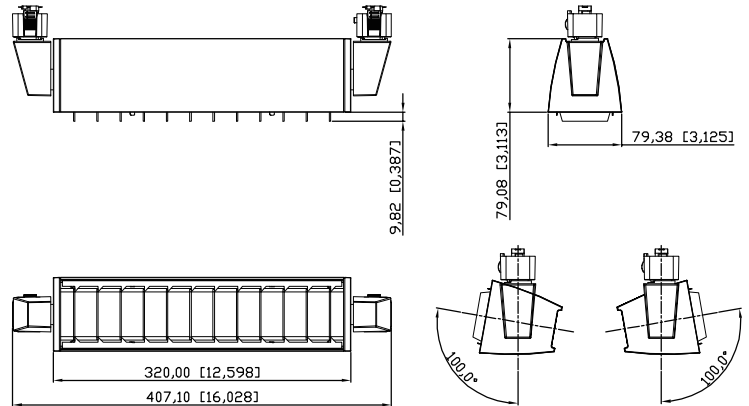

REV.2

**Description**

Classic Linear Flood is a high performance track wallwasher. It delivers up to 2000 lm/ft and 83 lm/W. It can tilt up to 100° for maximum field adjustability and flexibility. The integrated LED board and drivers can be accessed by removing the front lens module for serviceability. The driver has been fine-tuned to deliver the best dimming performance. It comes with standard one foot or two feet and an option of louver, which is designed with simple field installation.