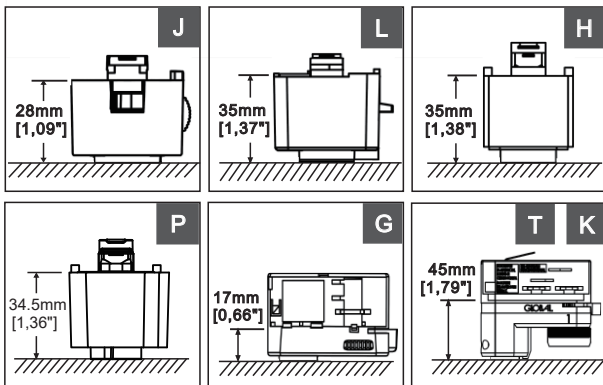

Description

Classic Linear Flood is a high performance track wallwasher. It delivers up to 2000 lm/ft and 83 lm/W. It can tilt up to 100° for maximum field adjustability and flexibility. The integrated LED board and drivers can be accessed by removing the front lens module for serviceability. The driver has been fine-tuned to deliver the best dimming performance. It comes with standard one foot or two feet and an option of louver, which is designed with simple field installation.

Features

LED	Nichia NF2L757GRT-V1
Color temperature	2700K/ 3000K/ 3500K/ 4000K
Accessories	Louver
Driver	Integrated class 2 driver, power factor >0.90

Performance

Delivered output	Up to 4430 lm
Power consumption	49 W
Color rendering	80+CRI (90 CRI optional)
CBCP	1452 cd

Ordering Code Information

PRODUCT	TRACK SYSTEM	LUMEN	COLOR TEMPERATURE	FINISH	INPUTVOLTAGE DIMMING
CLS LF2	J	40	27	WH	3

CLS LF2	H Halo track compatible J Juno track compatible L Lightlier track compatible G Global-3 circuit, Ga69 GK K Global HTEK HTEK100 P Power Gear- 3 wire, 3 circuit T Global TEK, TEK100	40 4000lm	27 (2700K) 30 (3000K) 35 (3500K) 40 (4000K)	WH (White) BK (Black)	3 (120-277V) / DIM on 120V only 4 (220-240V) 7 (277V)

Electrical and Control

Input voltage	See the ordering code
Control	TRIAC/ELV dimming
Feature	Overload & short circuit protection

Construction

Material	Machining Grade Aluminium
Finishes	Black/ White
Lens	Proprietary Optics

Rating/ Certification/ Warranty

- Dry and damp Locations
- RoHS compliant
- 5 years/ 50,000 hrs warranty