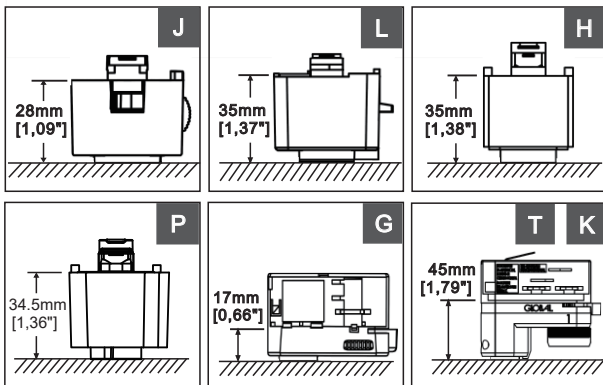

REV.2

**Description**

Classic Linear Flood is a high performance track wallwasher. It delivers up to 2000 lm/ft and 83 lm/W. It can tilt up to 100° for maximum field adjustability and flexibility. The integrated LED board and drivers can be accessed by removing the front lens module for serviceability. The driver has been fine-tuned to deliver the best dimming performance. It comes with standard one foot or two feet and an option of louver, which is designed with simple field installation.

### Wide 120°

Delivered Output : 2254 lm | CBCP : 742 cd | Beam Angle : 120°

Center Beam Intensity	Beam Width	Height
741 lx	354cm	1m
185 lx	708cm	2m
82 lx	1062cm	3m
46 lx	1415cm	4m
30 lx	1769cm	5m