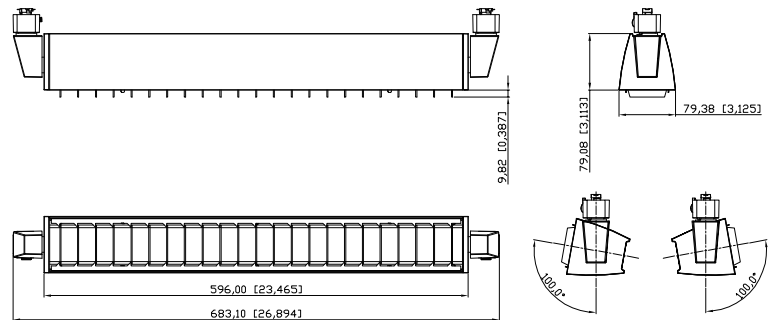

Description

Classic Linear Flood is a high performance track wallwasher. It delivers up to 2000 lm/ft and 83 lm/W. It can tilt up to 100° for maximum field adjustability and flexibility. The integrated LED board and drivers can be accessed by removing the front lens module for serviceability. The driver has been fine-tuned to deliver the best dimming performance. It comes with standard one foot or two feet and an option of louver, which is designed with simple field installation.

Features

LED	Nichia NF2L757GRT-V1
Color temperature	2700K/ 3000K/ 3500K/ 4000K
Accessories	Louver
Driver	Integrated class 2 driver, power factor >0.90

Performance

Delivered output	Up to 4430 lm
Power consumption	49 W
Color rendering	80+CRI (90 CRI optional)
CBCP	1452 cd

Ordering Code Information

PRODUCT	TRACK SYSTEM	LUMEN	COLOR TEMPERATURE	FINISH	INPUTVOLTAGE DIMMING
CLS LF2	J	40	27	WH	3

CLS LF2	H Halo track compatible J Juno track compatible L Lightlier track compatible G Global-3 circuit, Ga69 GK K Global HTEK HTEK100 P Power Gear- 3 wire, 3 circuit T Global TEK, TEK100	40 4000lm	27 (2700K) 30 (3000K) 35 (3500K) 40 (4000K)	WH (White) BK (Black)	3 (120-277V) / DIM on 120V only 4 (220-240V) 7 (277V)

Electrical and Control

Input voltage	See the ordering code
Control	TRIAC/ELV dimming
Feature	Overload & short circuit protection

Construction

Material	Machining Grade Aluminium
Finishes	Black/ White
Lens	Proprietary Optics

Rating/ Certification/ Warranty

- Dry and damp Locations
- RoHS compliant
- 5 years/ 50,000 hrs warranty